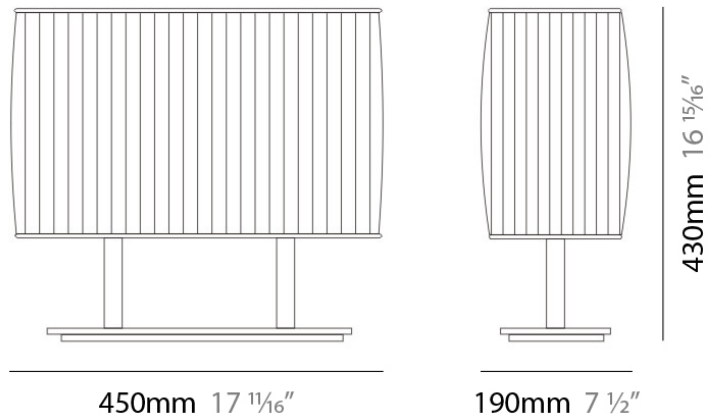

BLISSY PORTABLE

D84052

GENERAL

Series: Blissy
Brand: Panzeri
Division: Design
Mounting Type: Portable
Mounting Location: Table
Subcategory: Table

PHYSICAL

Shape: Rectangle
Length (mm): 450
Length (in): 17 ¾
Width (mm): 190
Width (in): 7 ½
Height (mm): 430
Height (in): 17
Light Distribution: Omnidirectional
Weight (kg): 4.09
Weight (lbs): 9
Diffuser: Ivory Pleated Fabric Shade
Fixture Finish: Metallic Gray
Fixture Material: Metal / Cotton

ELECTRICAL

Number of Lamps: 1
Lamp Type: LED Retrofit
Lamp Shape: A19
Bulb Included: Bulb Not Included
Total Output Wattage (W): 8
Max. Wattage Per Lamp (W): 8
Lamp Base: E26
Input Voltage (V): 120
Upon Request: 277Vac / GU24

LED

OPTICAL

RATINGS AND CERTIFICATIONS

Certified By: CSA Certified to UL and CSA Standards
IP rating: IP20