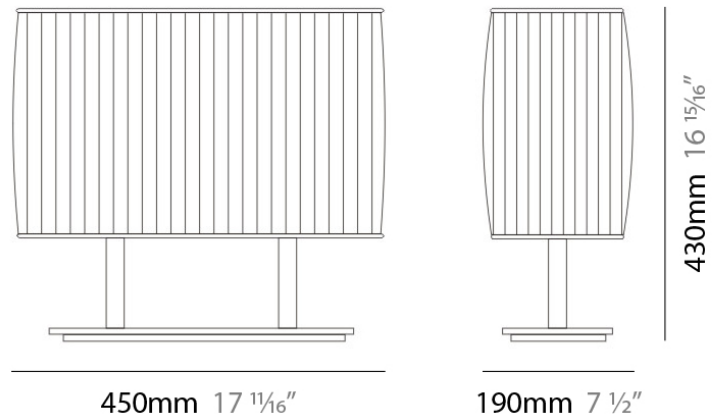

PROJECT	
TYPE	
NOTES	
QUANTITY	
DATE	

BLISSY PORTABLE

D84053

GENERAL

Series: Blissy
Brand: Panzeri
Division: Design
Mounting Type: Portable
Mounting Location: Table
Subcategory: Table

PHYSICAL

Shape: Rectangle
Length (mm): 450
Length (in): 17 ¾
Width (mm): 190
Width (in): 7 ½
Height (mm): 430
Height (in): 17
Light Distribution: Omnidirectional
Weight (kg): 4.09
Weight (lbs): 9
Diffuser: Ivory Pleated Fabric Shade
Fixture Material: Metal / Cotton

ELECTRICAL

Number of Lamps: 1
Lamp Type: LED Retrofit
Lamp Shape: A19
Bulb Included: Bulb Not Included
Total Output Wattage (W): 15
Max. Wattage Per Lamp (W): 15
Lamp Base: E26
Input Voltage (V): 120

LED

OPTICAL

RATINGS AND CERTIFICATIONS

Certified By: CSA Certified to UL and CSA Standards
IP rating: IP20